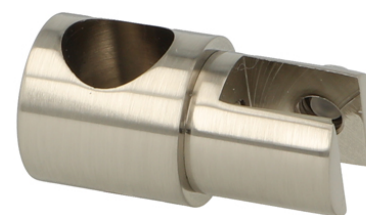

PRODUCT SHEET

Description:

Bar To Glass Bracket, F/ø19mm Tube, SS-Look, 8-10mm Glass, W/Closed Bar Hole

Item number:

15.26.102-7

Units	Box	Carton	HS Code	Barcode
Pcs.	1	100	8302419000	
				5704866504928

SISO A/S