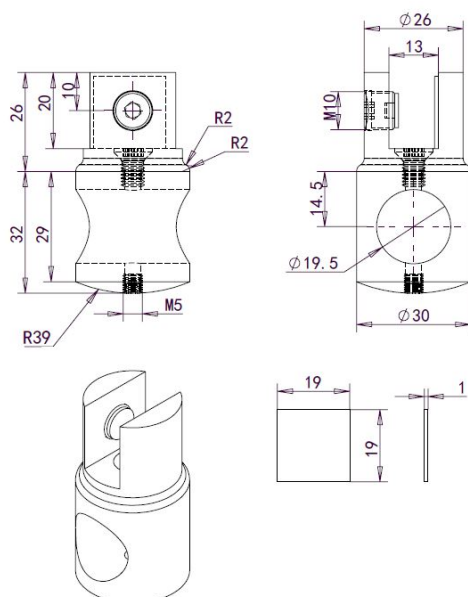

PRODUCT SHEET

Description:

Bar To Glass Bracket, F/ø19mm Tube, SS-Look, 8-10mm Glass, W/Closed Bar Hole

Item number:

15.26.102-7

Units	Box	Carton	HS Code	Barcode
Pcs.	1	100	8302419000	
				5704866504928

SISO A/S